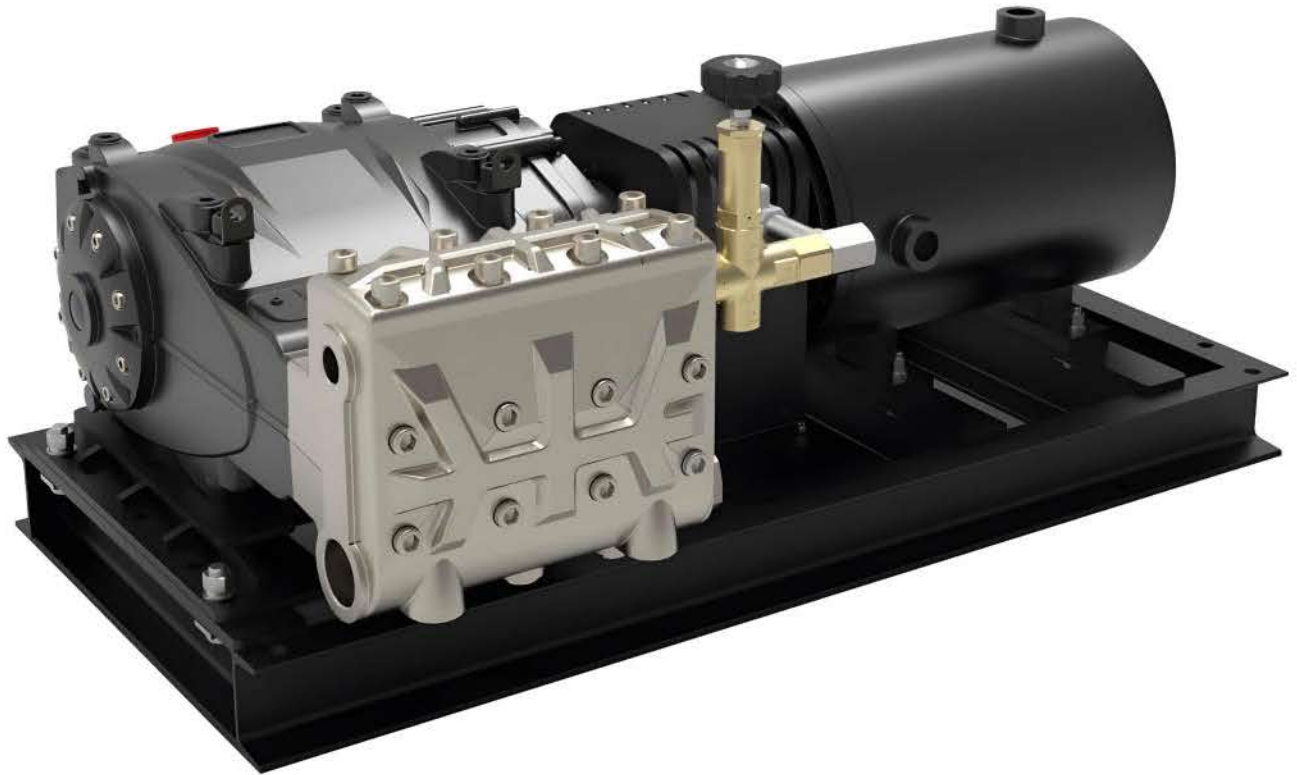

永磁变频 行业首创

KPHPZL SERIES

适用范围 application

新能源环卫车、路面高压冲洗车、路面养护车、路面洗扫车
New energy sanitation vehicles, road high-pressure washing vehicles, road maintenance vehicles, and road cleaning and sweeping vehicles.

性能参数 Specification

流量适用范围 Applicable range of flow rate	适用电压 (DC) Applicable voltage (DC)	压力范围 Pressure range	功率范围 Motor power
≤500L	48-600V	≤80MPA	3-120KW